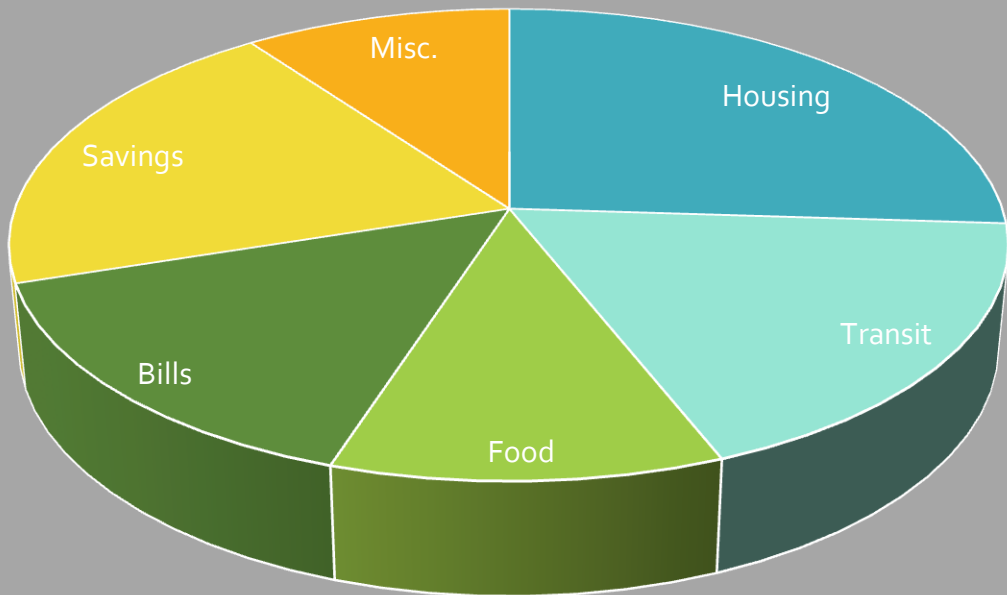

Cultivating our Community

approaches towards housing parity through creative community awareness

Ernest Bellamy • Community Scholars In Affordable Housing 2016

Facts in Graphs

Regular Cost of Living

Miami Cost of Living

Time + Distance = Fragmented Neighborhoods

Affordable Housing as we knew it

Examples of regional best practices

Types of individuals served by affordable housing

I am Affordable Housing

1 Bd, 1 Bath, 644 SF

Rent: \$750

Job: Graphic Designer

Salary: \$45,500

You may be too

www.ouraffordablemiami.org