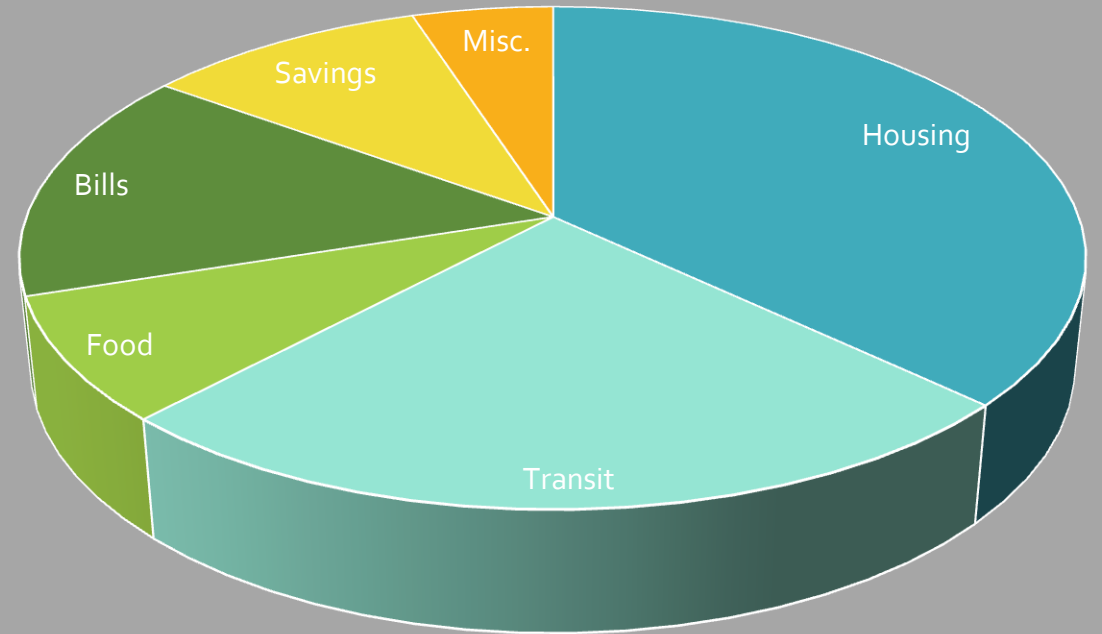

Cultivating our Community

approaches towards housing parity through creative community awareness

Ernest Bellamy • Community Scholars In Affordable Housing 2016

Facts in Graphs

Regular Cost of Living

Miami Cost of Living

Time + Distance = Fragmented Neighborhoods

Affordable Housing as we knew it

Examples of regional best practices

Types of individuals served by affordable housing

I am Affordable Housing

1 Bd, 1 Bath, 644 SF

Rent: \$750

Job: Graphic Designer

Salary: \$45,500

You may be too

www.ouraffordablemiami.org